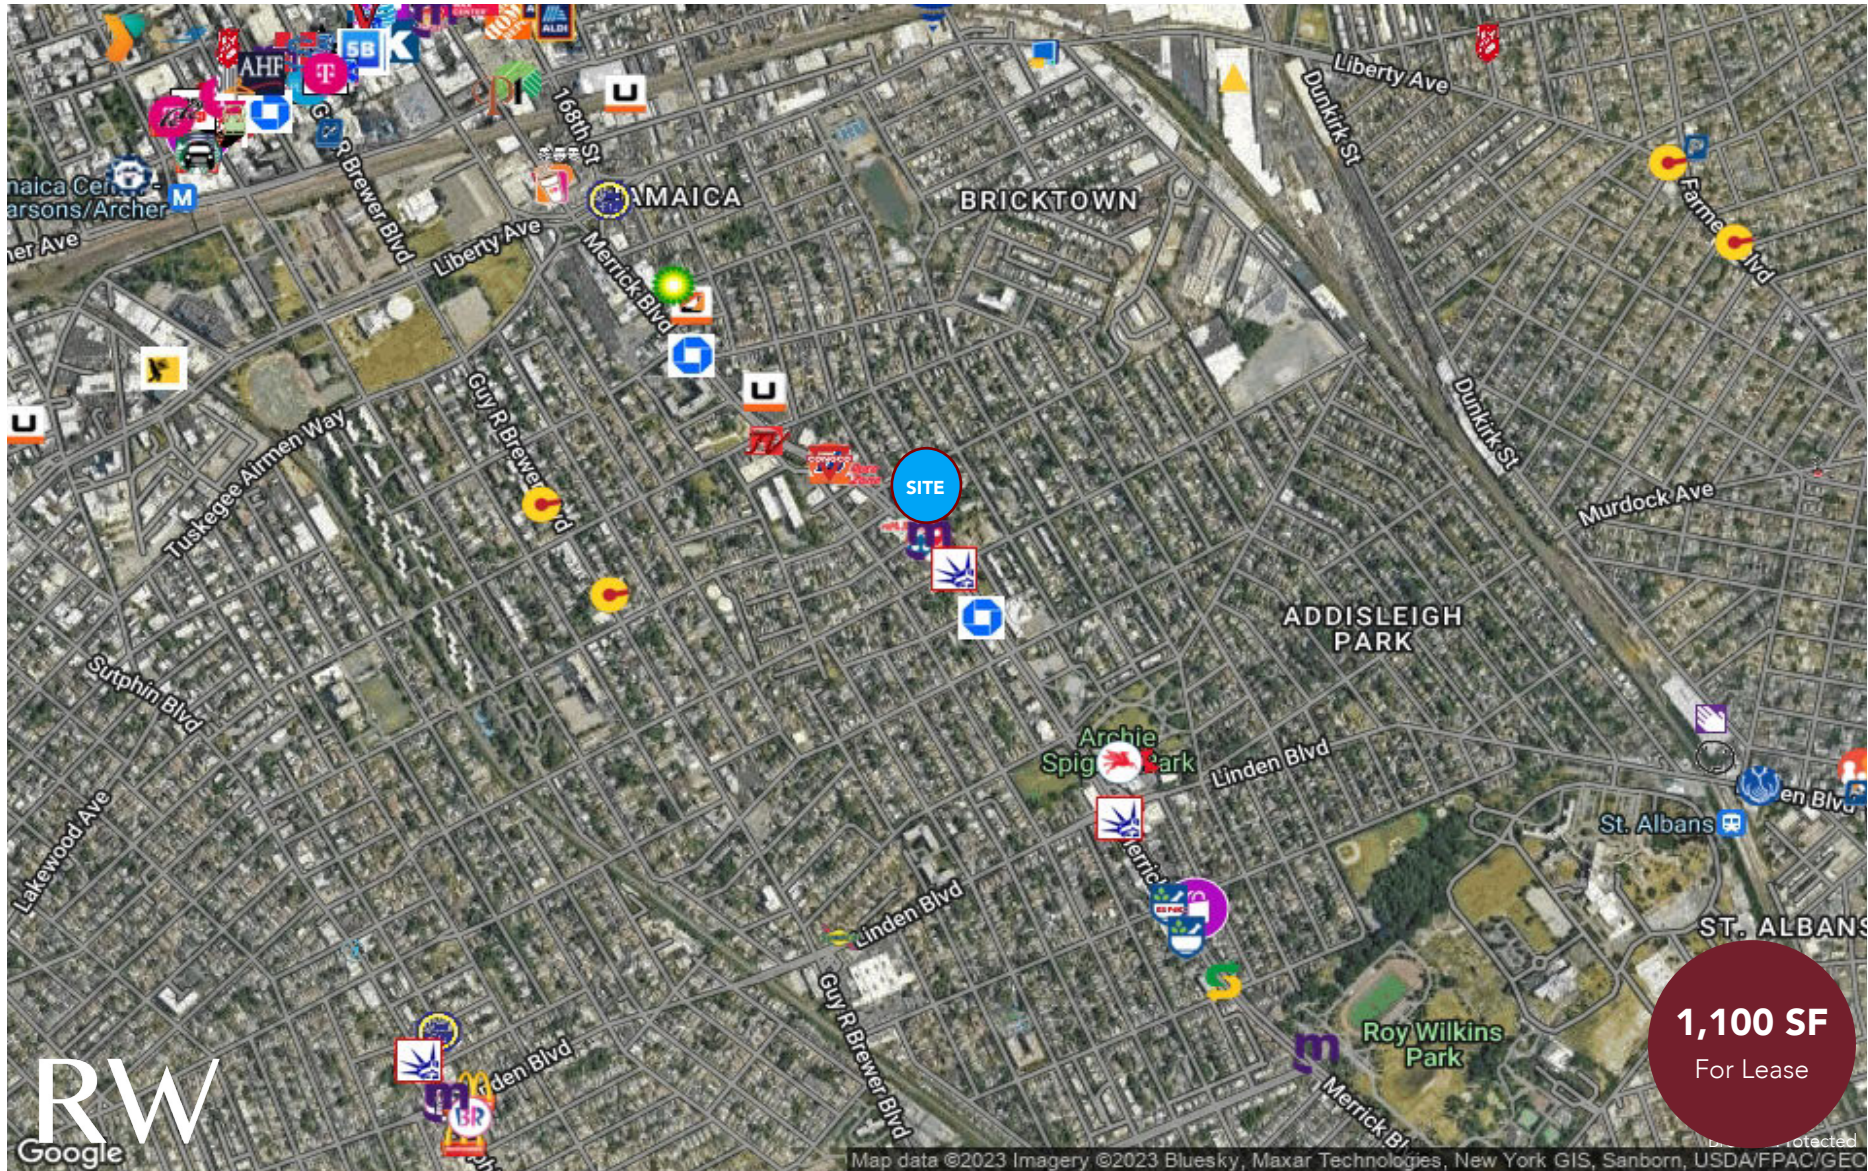

# 109-50 MERRICK BOULEVARD

Located Between Brinkerhoff Avenue & 109th Road

1,100 SF  
For Lease

## JOIN FAMILY DOLLAR & DOMINO'S

JAMAICA SUBMARKET | QUEENS NEW YORK 11433

SIZE 1,100 SF

PARKING 10+ Off Street Parking Spots

ASKING RENT Upon Request

CURRENTLY Metro by T-Mobile

POSSESSION Arranged

RW

# 109-50 MERRICK BOULEVARD

Located Between Brinkerhoff Avenue & 109th Road

**1,100 SF**  
For Lease

# 109-50 MERRICK BOULEVARD

Located Between Brinkerhoff Avenue & 109th Road