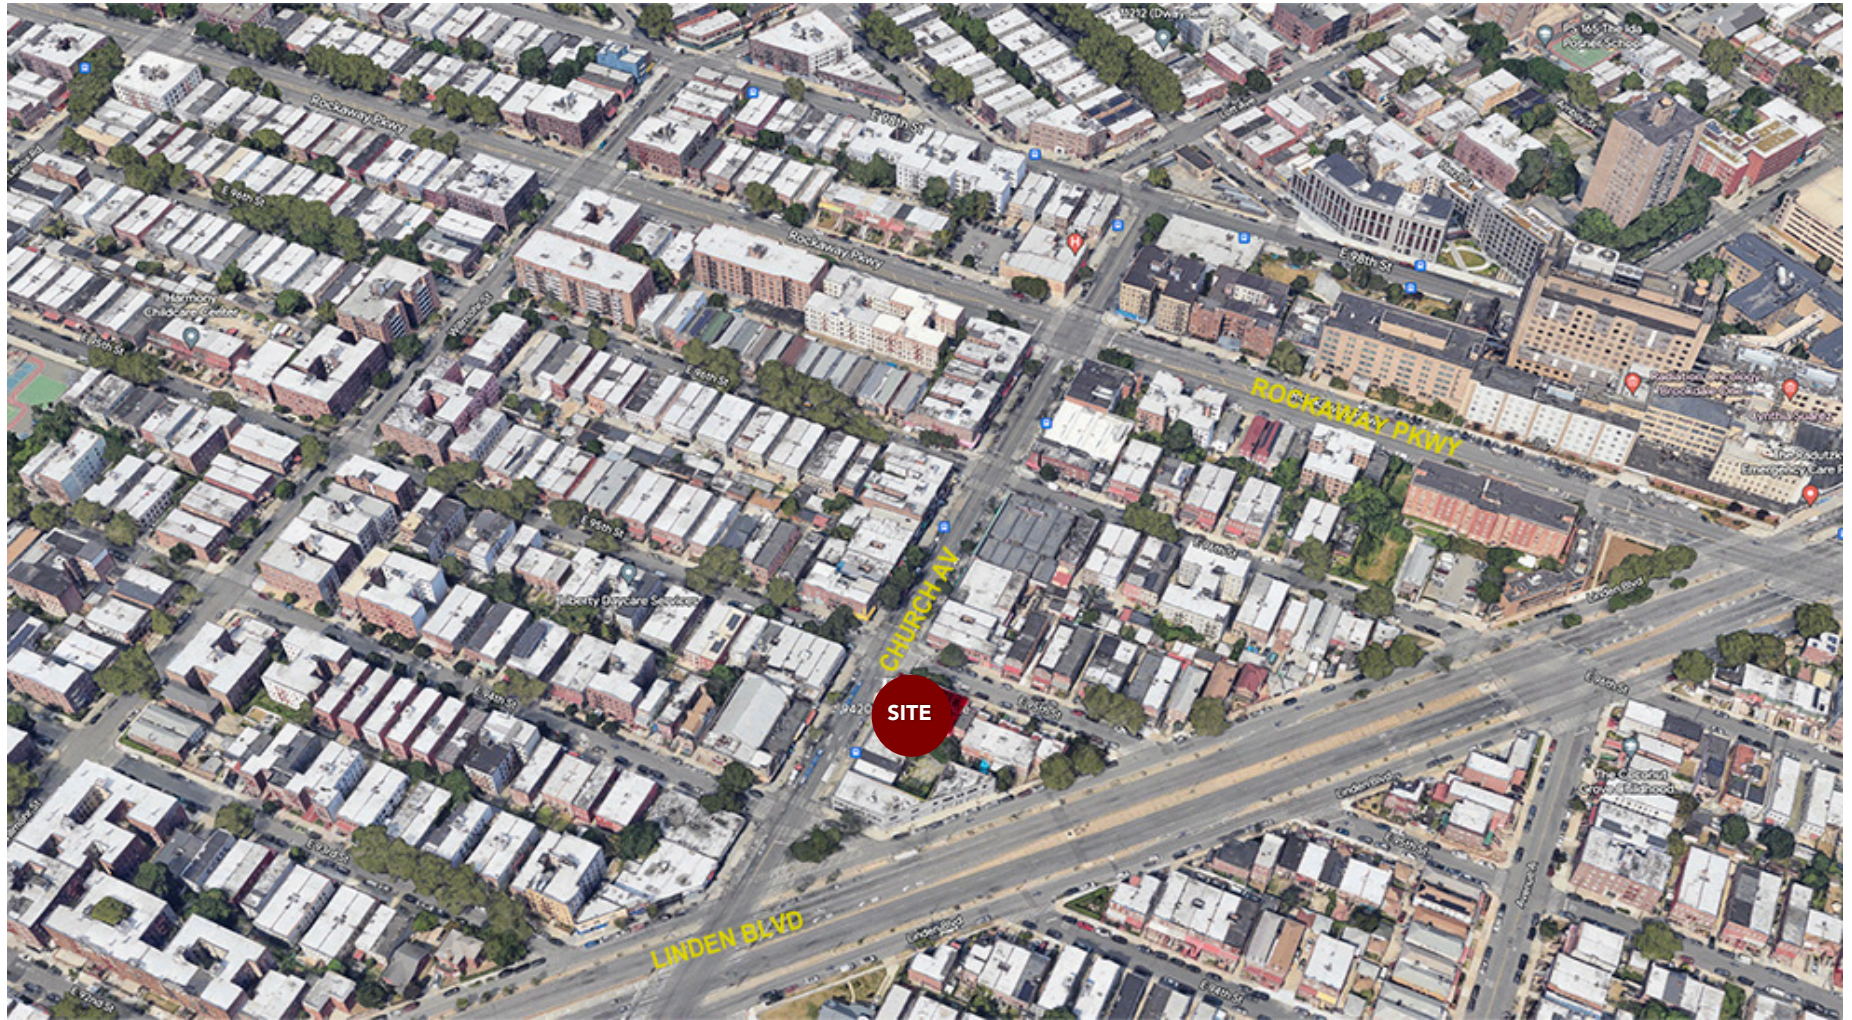

9420 CHURCH AVENUE

CORNER OF CHURCH AVENUE & E 95TH STREET

4,183SF

AVAILABLE