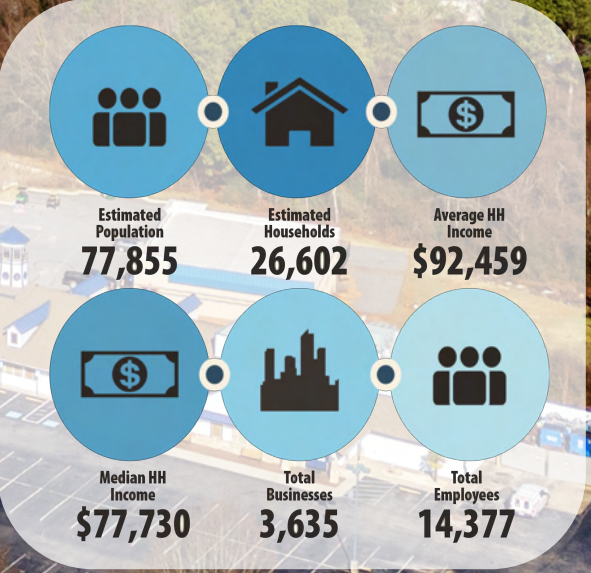

Centre at Lovejoy is a retail center in the commercial corridor of fast-growing Hampton/Lovejoy market of Atlanta Georgia close to growing residential and commercial developments.

250,700 SF Walmart Anchored Shopping Center featuring 46,700 SF of inline retail space. Join inline retail tenants Benchmark Fitness, Bank of America, Hibbett Sports, Beauty World, Game Stop, Classic Brow, Rainbow Apparel, Dollar Tree, JR Crickets, and others.

SITE PLAN

NEARBY RETAILERS

VPD
41,700

AERIAL RETAILERS

ATLANTA MOTOR SPEEDWAY

Auto Zone
CITGO
metro
cricket
American Deli
DUNKIN'
TITLEMAX

WAFFLE HOUSE
DQ

VPD
10,200

VPD
41,700

Walmart
Rainbow
IHOP
HIBBETT SPORTS
UPS
DOLLAR TREE
CAPTAIN D'S
PANDA EXPRESS
Domino's

CATO
Little Caesars
Goodwill

Food Depot
Chick-fil-A
PAPA JOHN'S
SUBWAY
ZAXBY'S
Wendy's
Pizza Hut

PROPERTY PHOTOS